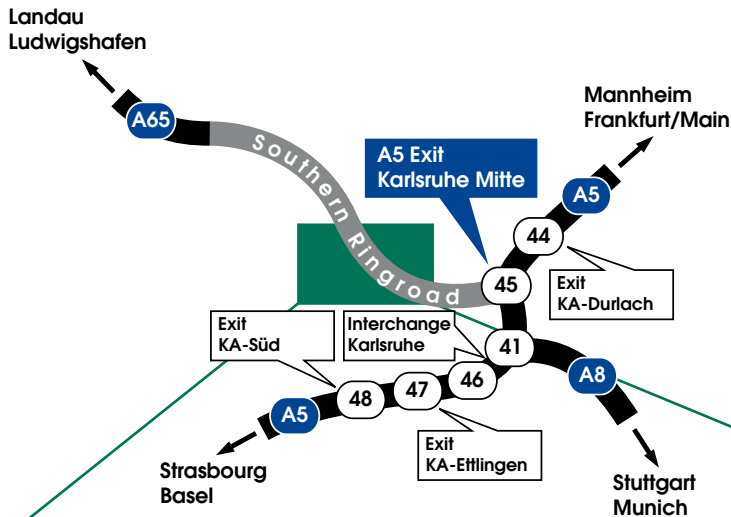

Routing to HINTE GmbH

HINTE GmbH
 Bannwaldallee 60
 76185 Karlsruhe
 Tel. +49 (0)721 9 31 33-0
 Fax +49 (0)721 9 31 33-110
 info@hinte-messe.de
 www.hinte-messe.de

Your Routing

... by car

From the A5 (from Basel/Frankfurt) or the A8 (from Munich):

Take the exit "Karlsruhe Mitte", turn onto the approach B10, following signs to "Karlsruhe /Landau" - Take the exit "Bannwaldallee" (exit 6) - Get into the left-hand lane and turn left, follow the sign "Bannwaldallee" (u-turn), directly right to the industrial park "(Gewerbegebiet) Bannwaldallee" - Follow Bannwaldallee for about 1 km. You will find us on the right hand side, house number 60 in the rear building, second floor.

From the A65 (from Landau/Ludwigshafen):

The A65 turns into the approach "B10". Take the exit "Grünwinkel" (exit 6). Proceed as described above.

... by train

Karlsruhe's central station

Take the tramway line 4 direction "Waldstadt" or 6 direction "Rappenwört" - change at stop "Europaplatz" to tramway line 1 direction "Oberreit" - leave tramway at stop "Bannwaldallee". A few steps from here you will find us at housenumber 60 in the rear building, second floor.

... by air

Baden Airpark Karlsruhe/Baden-Baden, approx. 30 minutes.

Airport Stuttgart, approx. 50 minutes.

Airport Frankfurt/Main, approx. 1,5 hours.